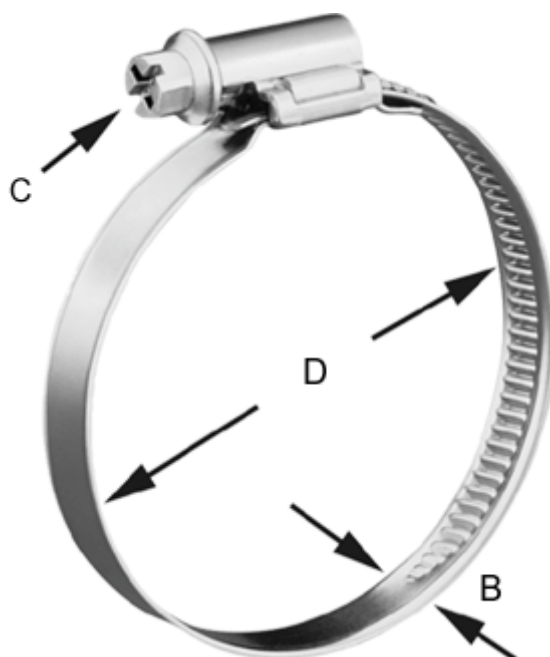

Article number: 021266705050

Description: Worm Drive Hose Clip
TORRO 40-60/9 C7 W5

Measures

C (screw type) = C7 - 7mm

Diameter D = 40-60

Width B = 9.0